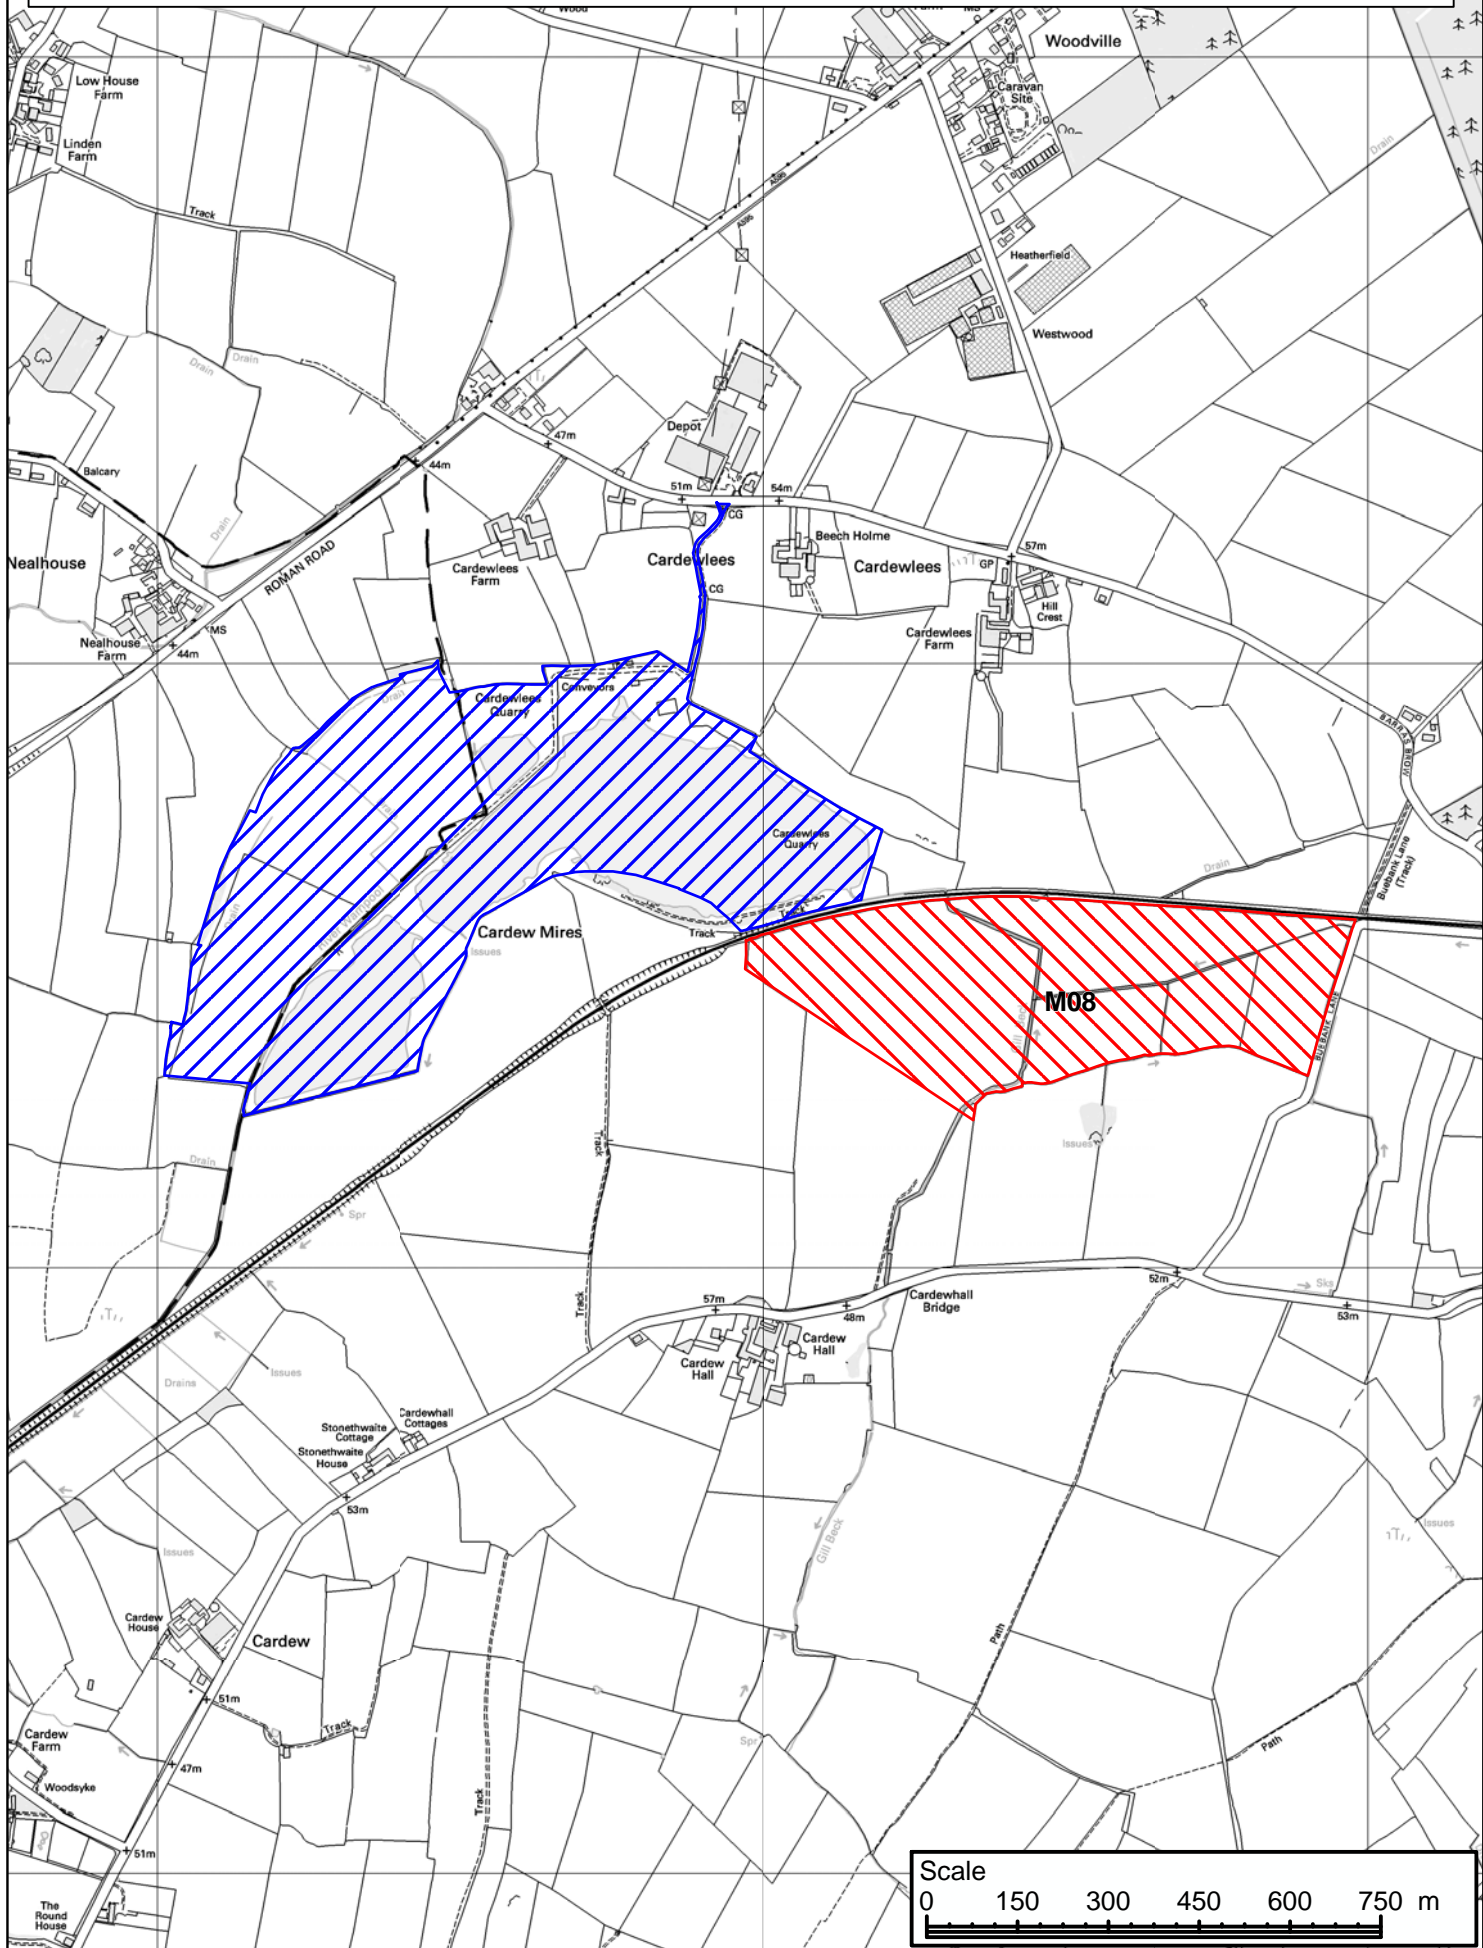

M08 - Cardewmires Quarry, Cardewlees, Carlisle

© Crown copyright. All rights reserved. Cumbria County Council, 100019596, 2009.
The Ordnance Survey mapping included within this display is provided by Cumbria County Council under licence from the Ordnance Survey in order to fulfil its public function to make available Council held public domain information. Persons viewing this mapping should contact Ordnance Survey copyright for advice where they wish to licence Ordnance Survey mapping/map data for their own use.

Scale
1:12500
At A4