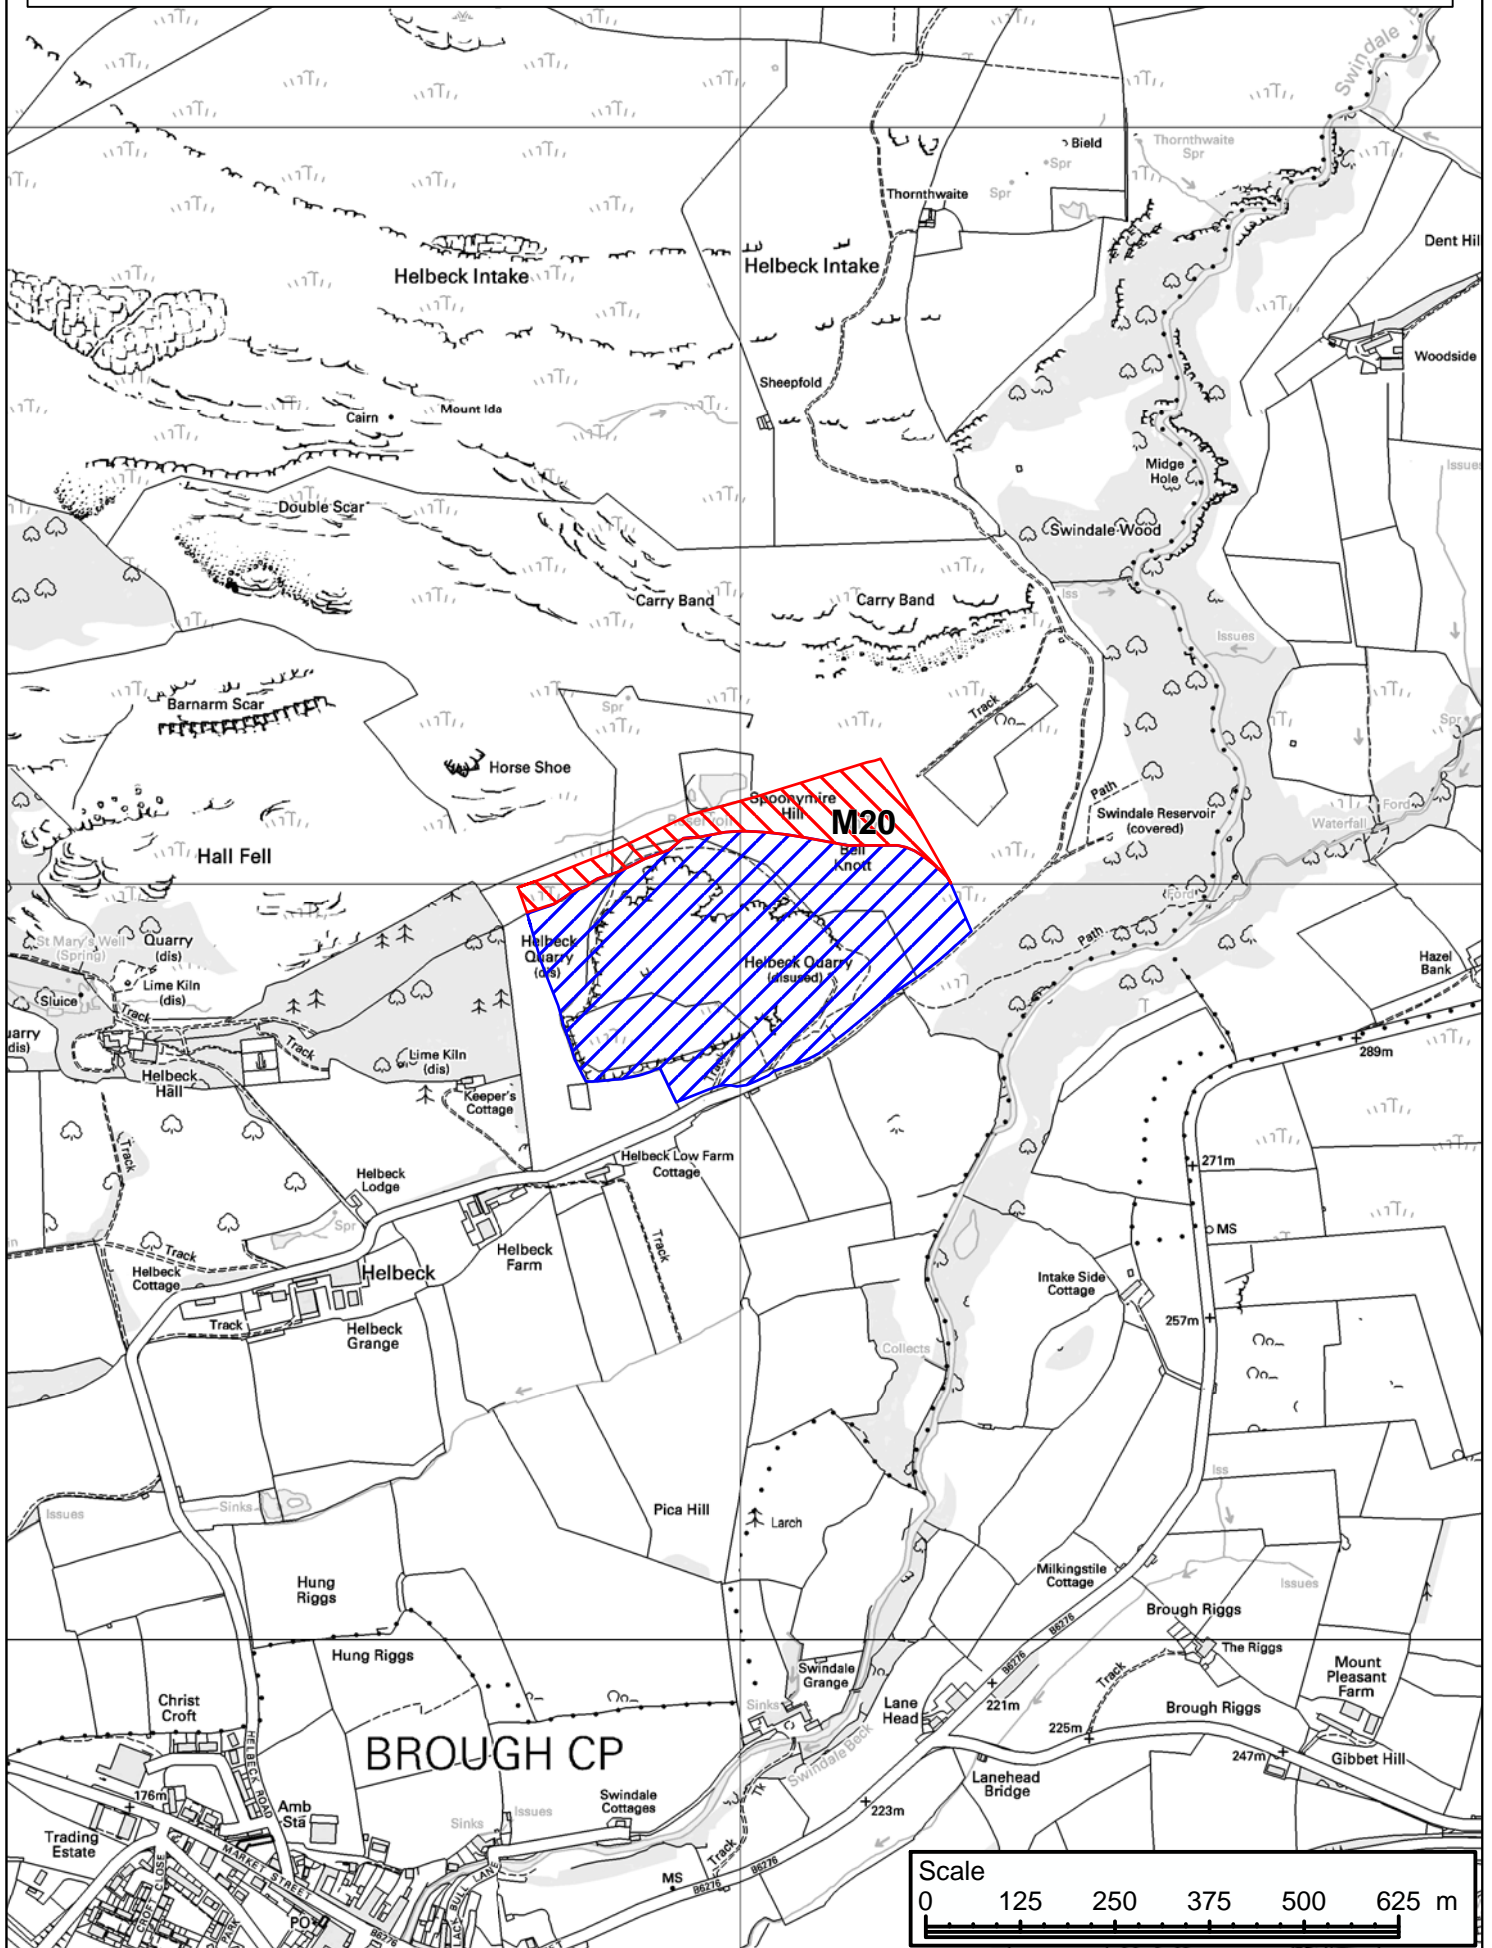

M20 - Helbeck Quarry, Brough, Kirkby Stephen

© Crown copyright. All rights reserved. Cumbria County Council, 100019596, 2009.
The Ordnance Survey mapping included within this display is provided by Cumbria County Council under licence from the Ordnance Survey in order to fulfil its public function to make available Council held public domain information. Persons viewing this mapping should contact Ordnance Survey copyright for advice where they wish to licence Ordnance Survey mapping/map data for their own use.

Scale
1:10000
At A4