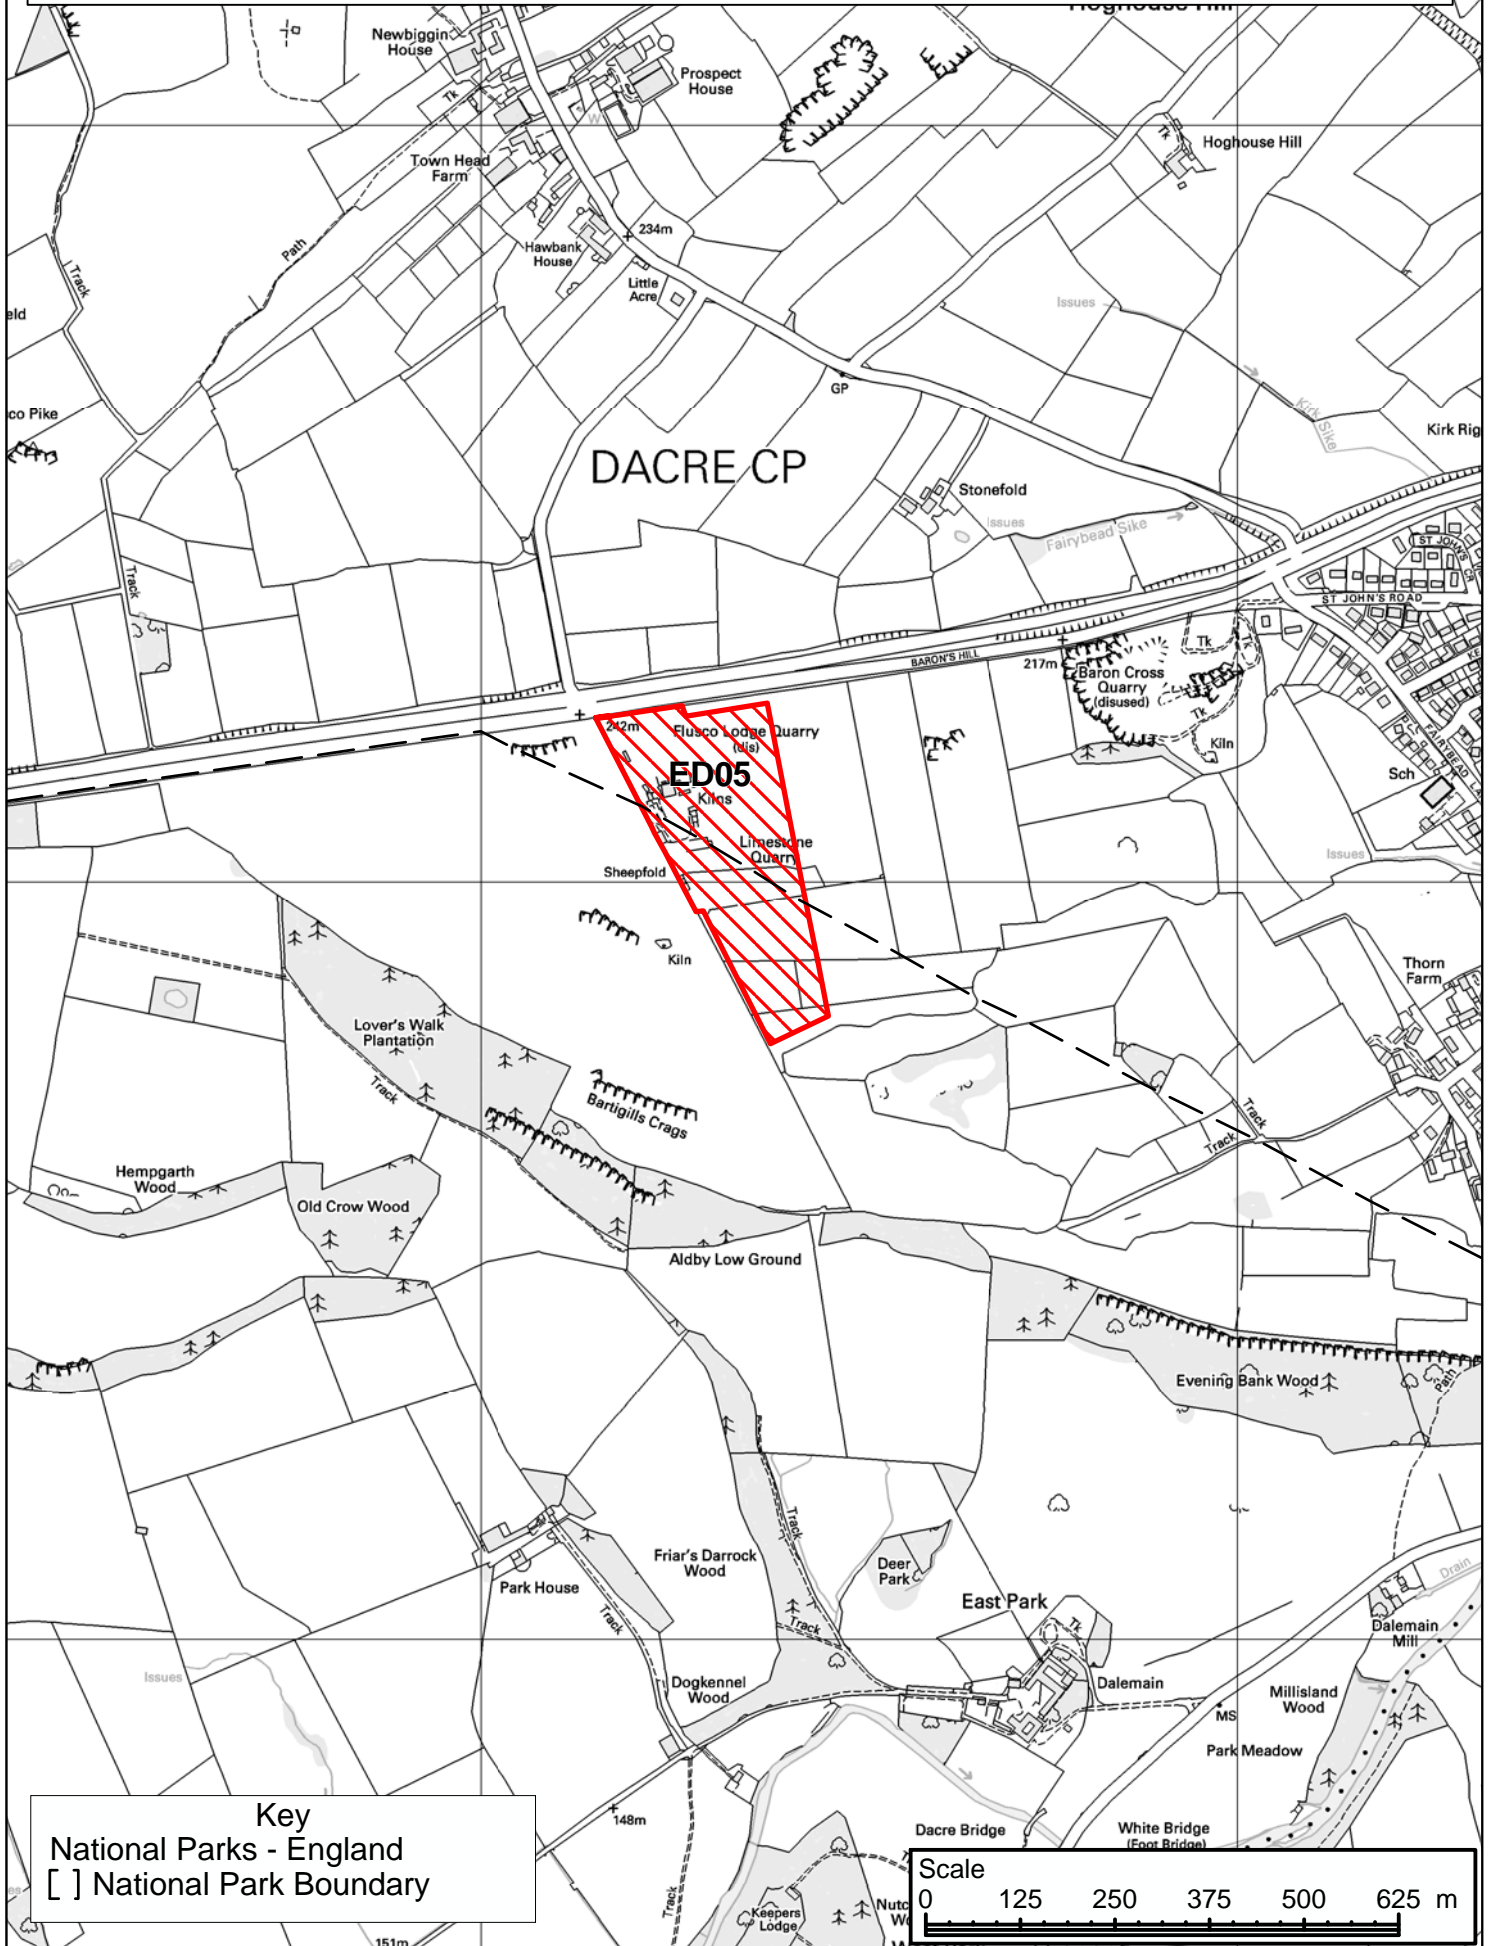

ED05 - Flusco Lodge Quarry, Stainton, Penrith

Key
 National Parks - England
 [] National Park Boundary

© Crown copyright. All rights reserved. Cumbria County Council. 100019596. 2009.
 The Ordnance Survey mapping included within this display is provided by Cumbria County Council under licence from the Ordnance Survey in order to fulfil its public function to make available Council held public domain information. Persons viewing this mapping should contact Ordnance Survey copyright for advice where they wish to licence Ordnance Survey mapping/map data for their own use.

Scale
 1:10000
 At A4