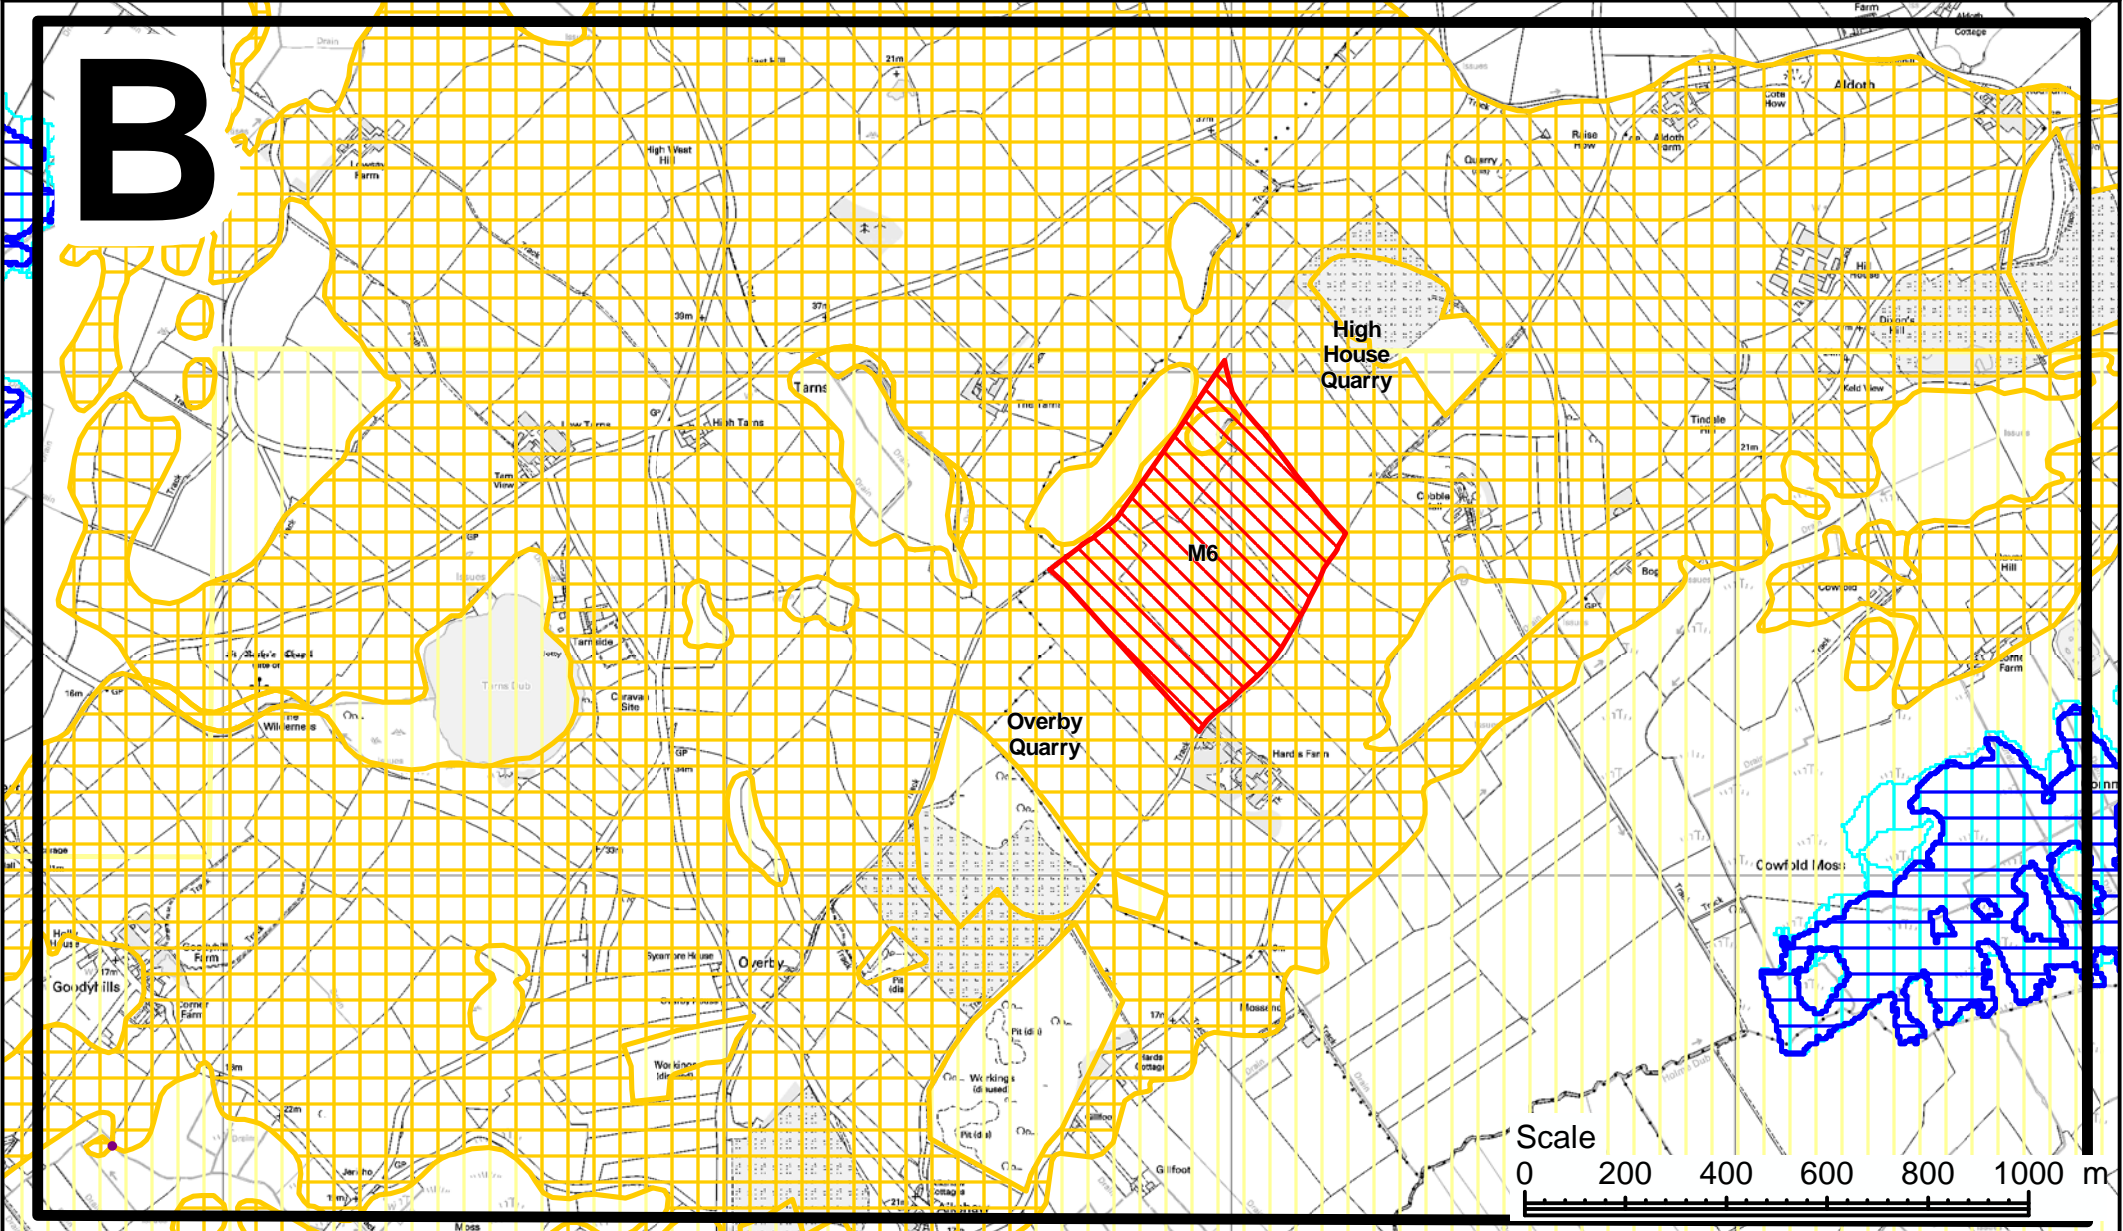

Cumbria Minerals and Waste Development Framework Proposals Map

Insert B - Abbeytown Ridge, Aspatria

© Crown copyright. All rights reserved. Cumbria County Council. 100019596. 2010.
The Ordnance Survey mapping included within this display is provided by Cumbria County Council under licence from the Ordnance Survey in order to fulfil its public function to make available Council held public domain information.

Drawing ID: CMWDF PM IB
Drawing Date: 24 February 2010

Scale at
A4 Size
1:15000