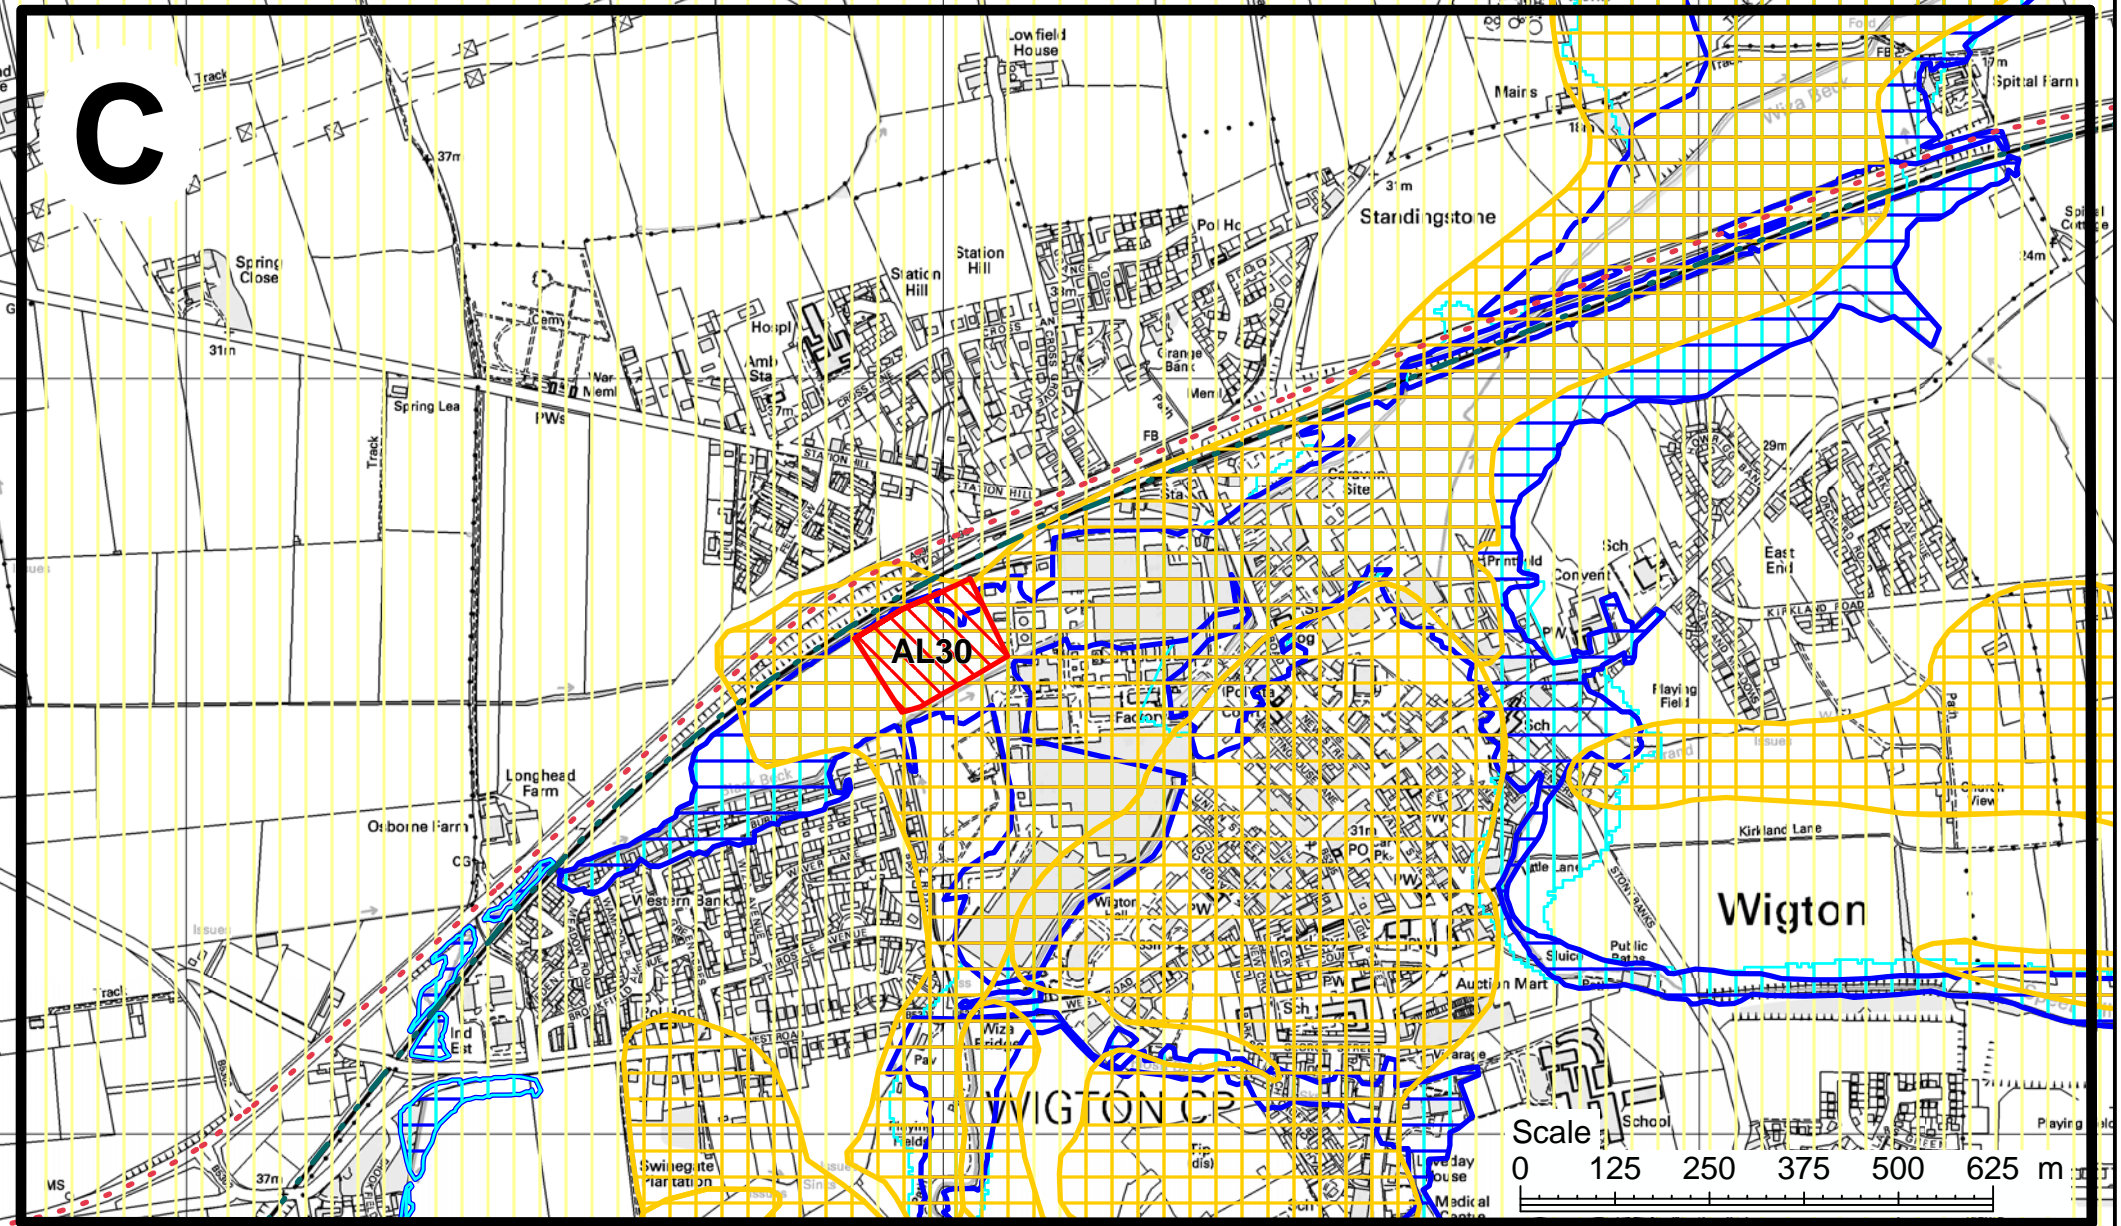

Cumbria Minerals and Waste Development Framework Proposals Map

Insert C - Wigton

© Crown copyright. All rights reserved. Cumbria County Council. 100019596. 2010.
The Ordnance Survey mapping included within this display is provided by Cumbria County Council under licence from the Ordnance Survey in order to fulfil its public function to make available Council held public domain information.

Drawing ID: CMWDF PM IC

Drawing Date: 24 February 2010

Scale at
A4 Size
1:10000